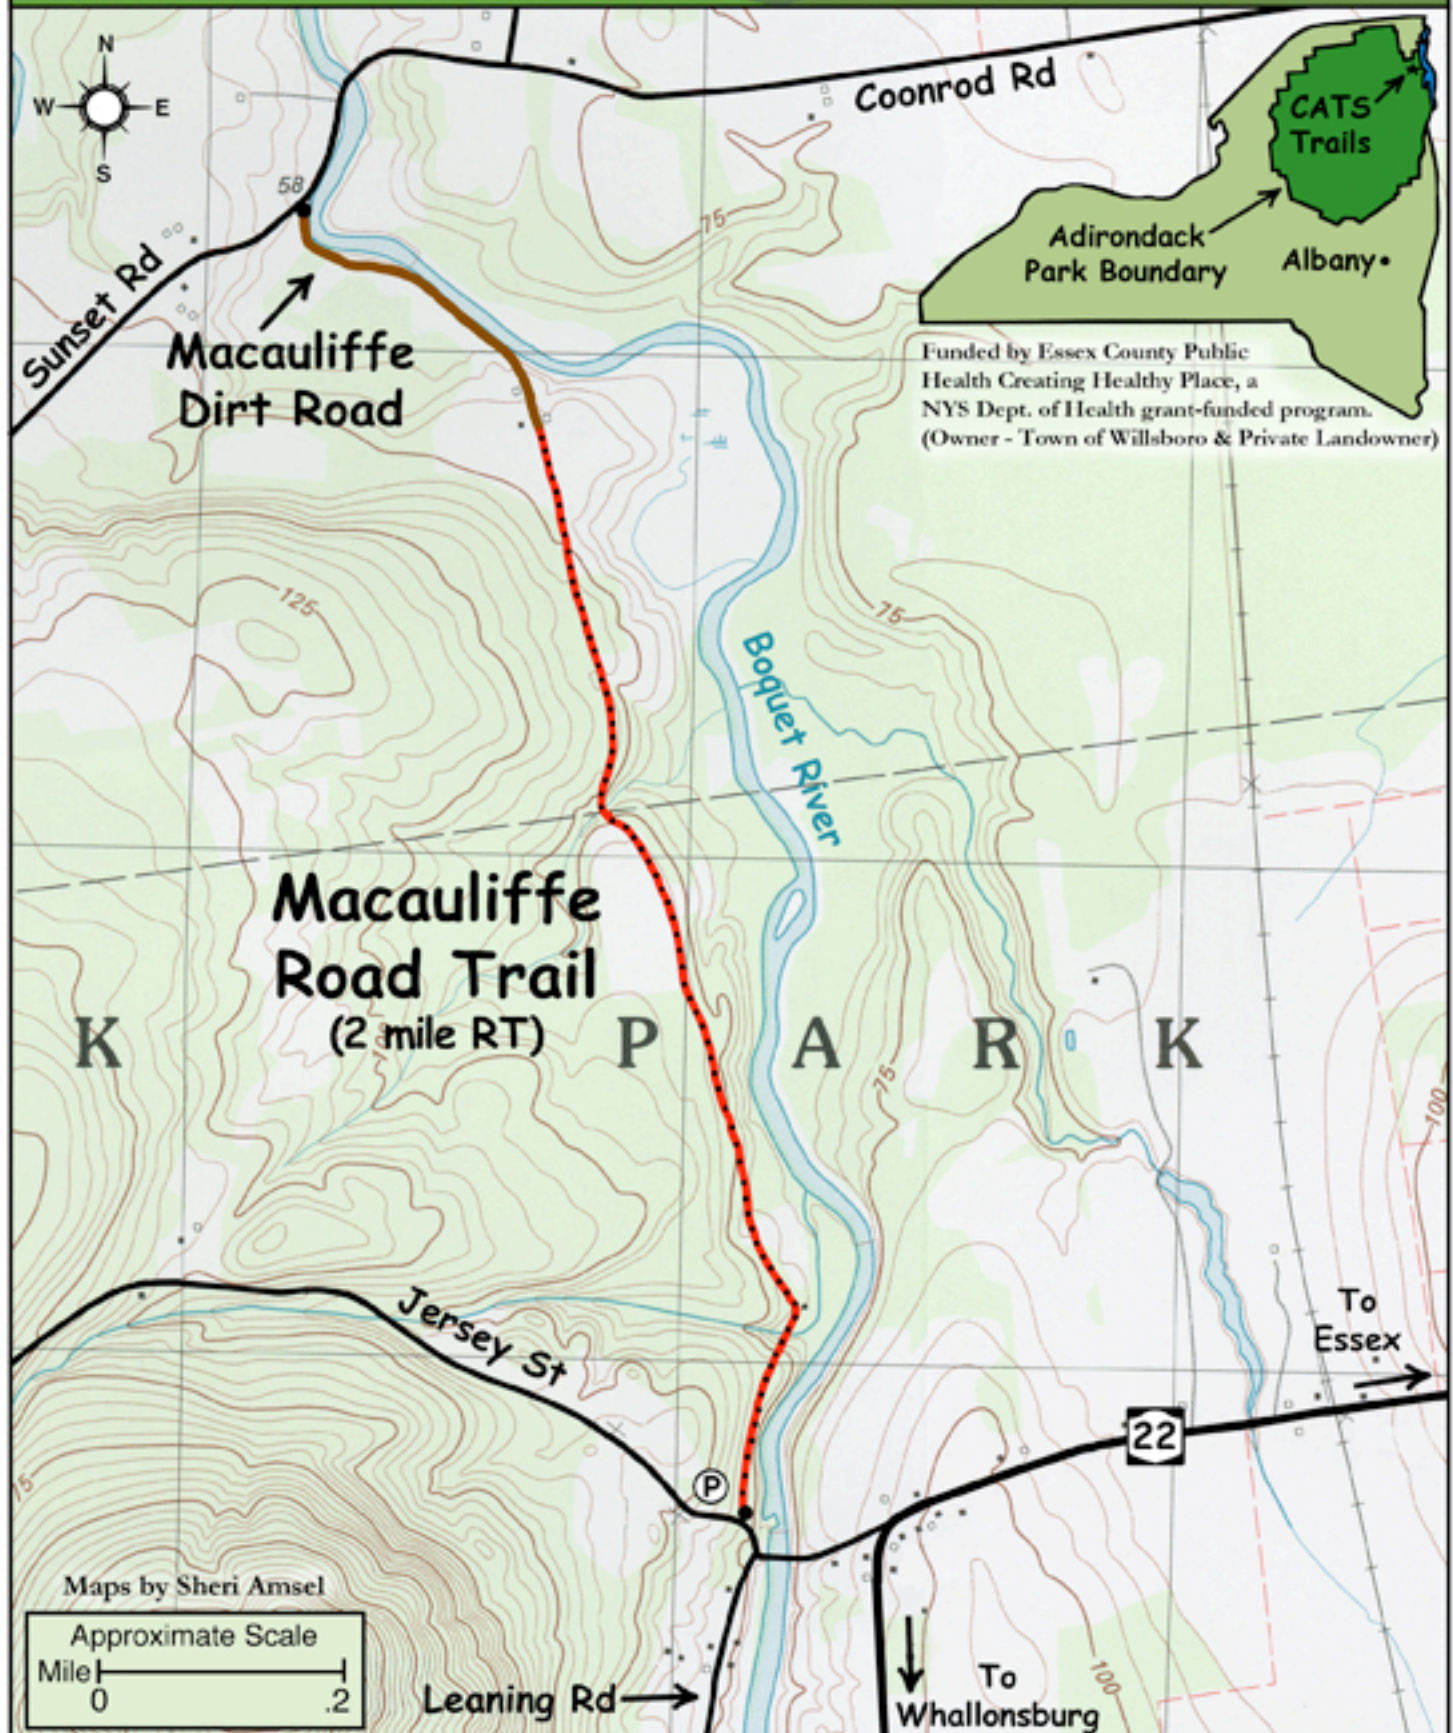

CHAMPLAIN AREA TRAILS

SAVING LAND  MAKING TRAILS

Funded by Essex County Public Health Creating Healthy Place, a NYS Dept. of Health grant-funded program. (Owner - Town of Willsboro & Private Landowner)

Maps by Sheri Amsel
Approximate Scale
Mile 0 .2