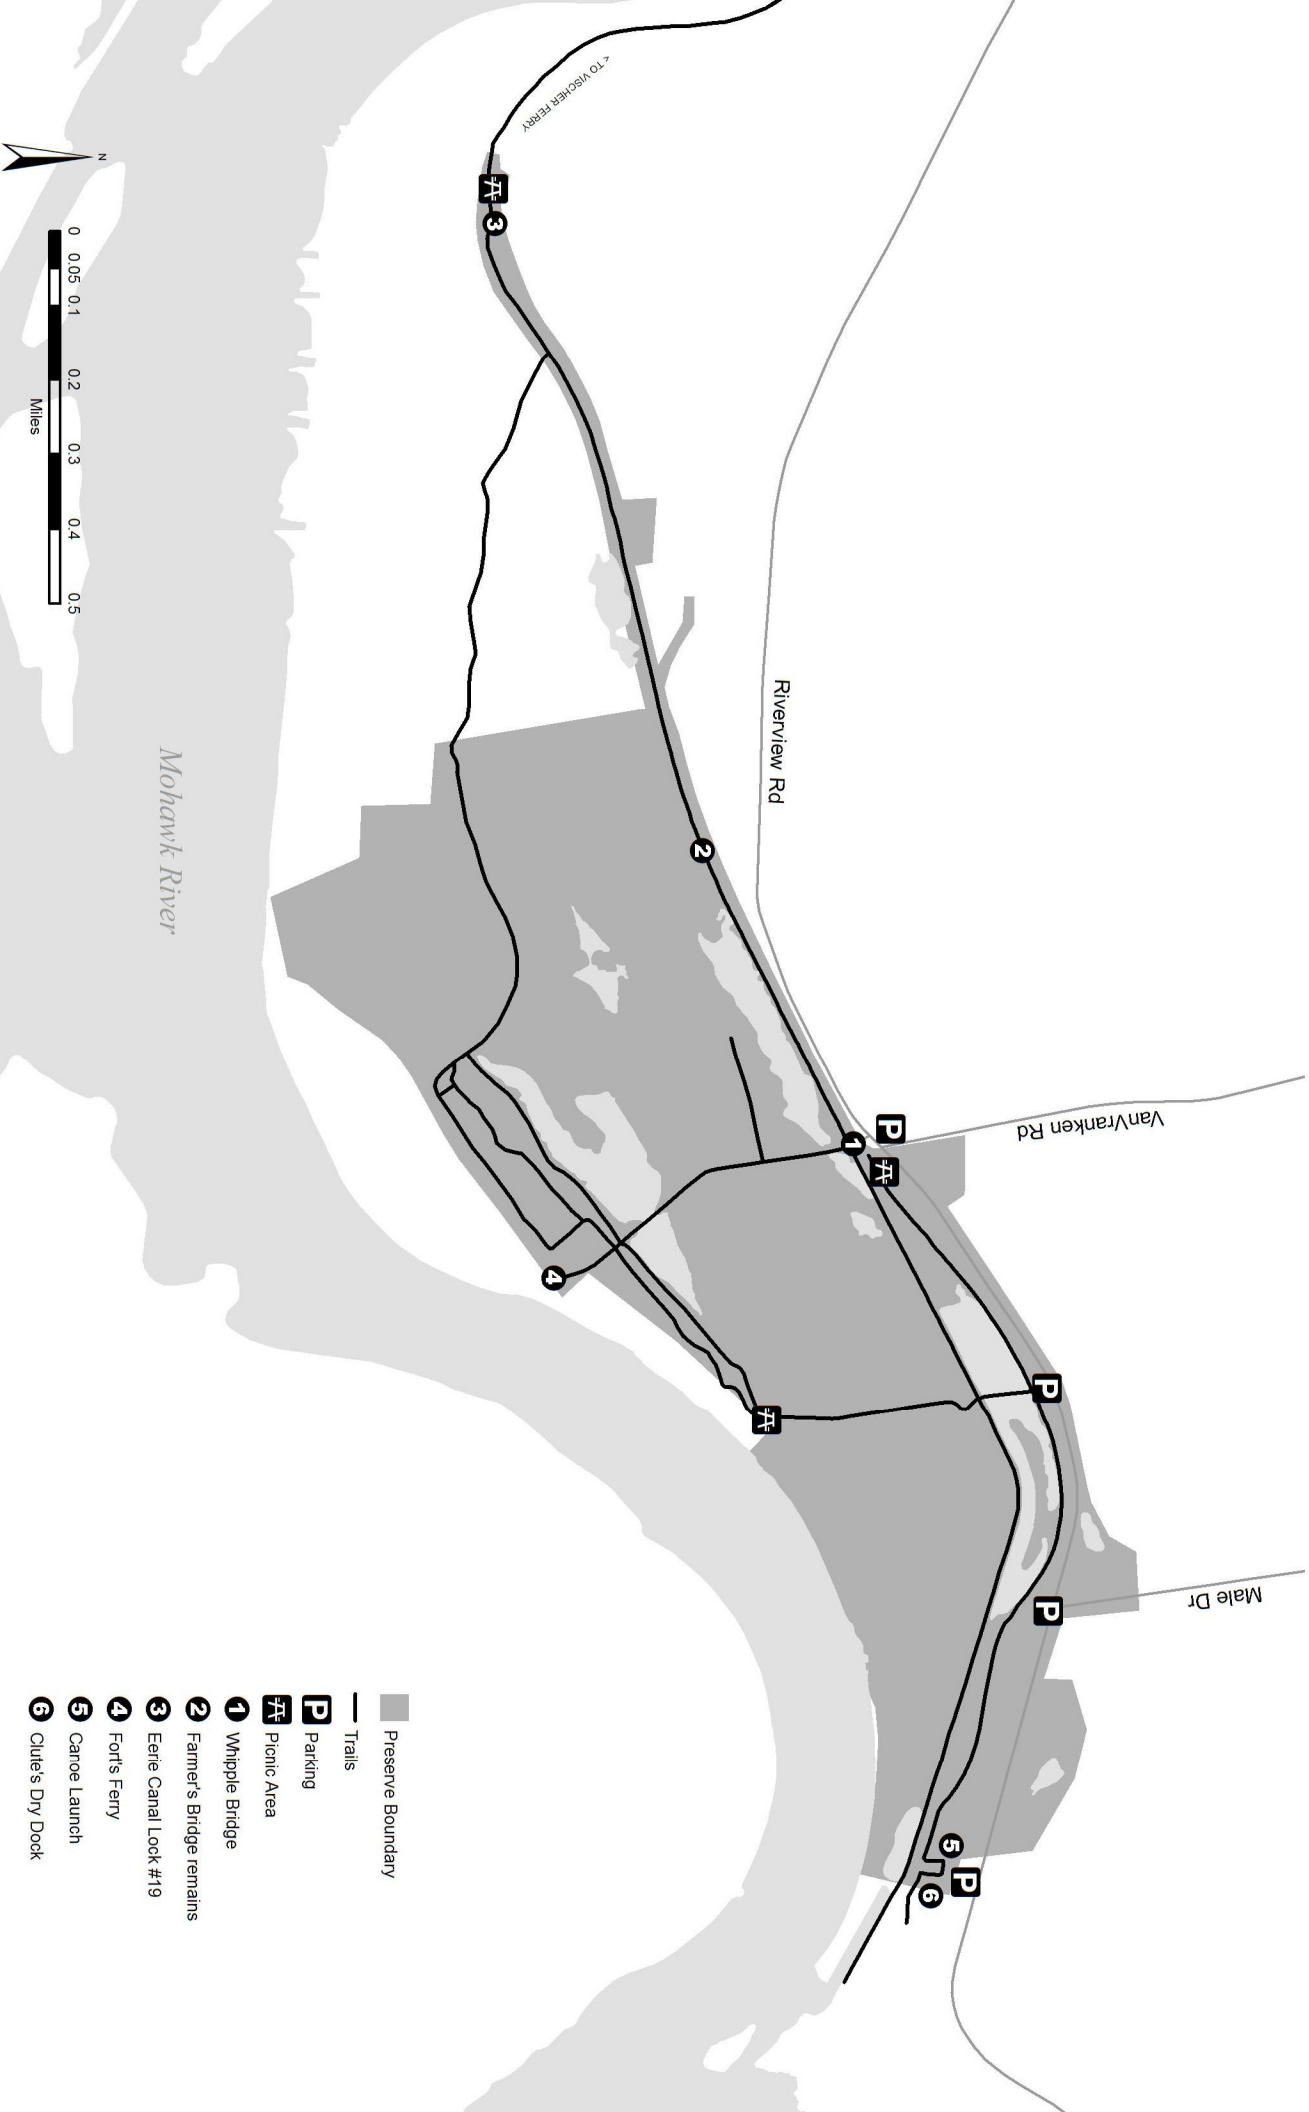

VISCHER FERRY NATURE AND HISTORIC PRESERVE

- Preserve Boundary
- Trails
- P** Parking
- Picnic Area
- Ferry
- 1** Whipple Bridge
- 2** Farmer's Bridge remains
- 3** Eerie Canal Lock #19
- 4** Fort's Ferry
- 5** Canoe Launch
- 6** Clute's Dry Dock