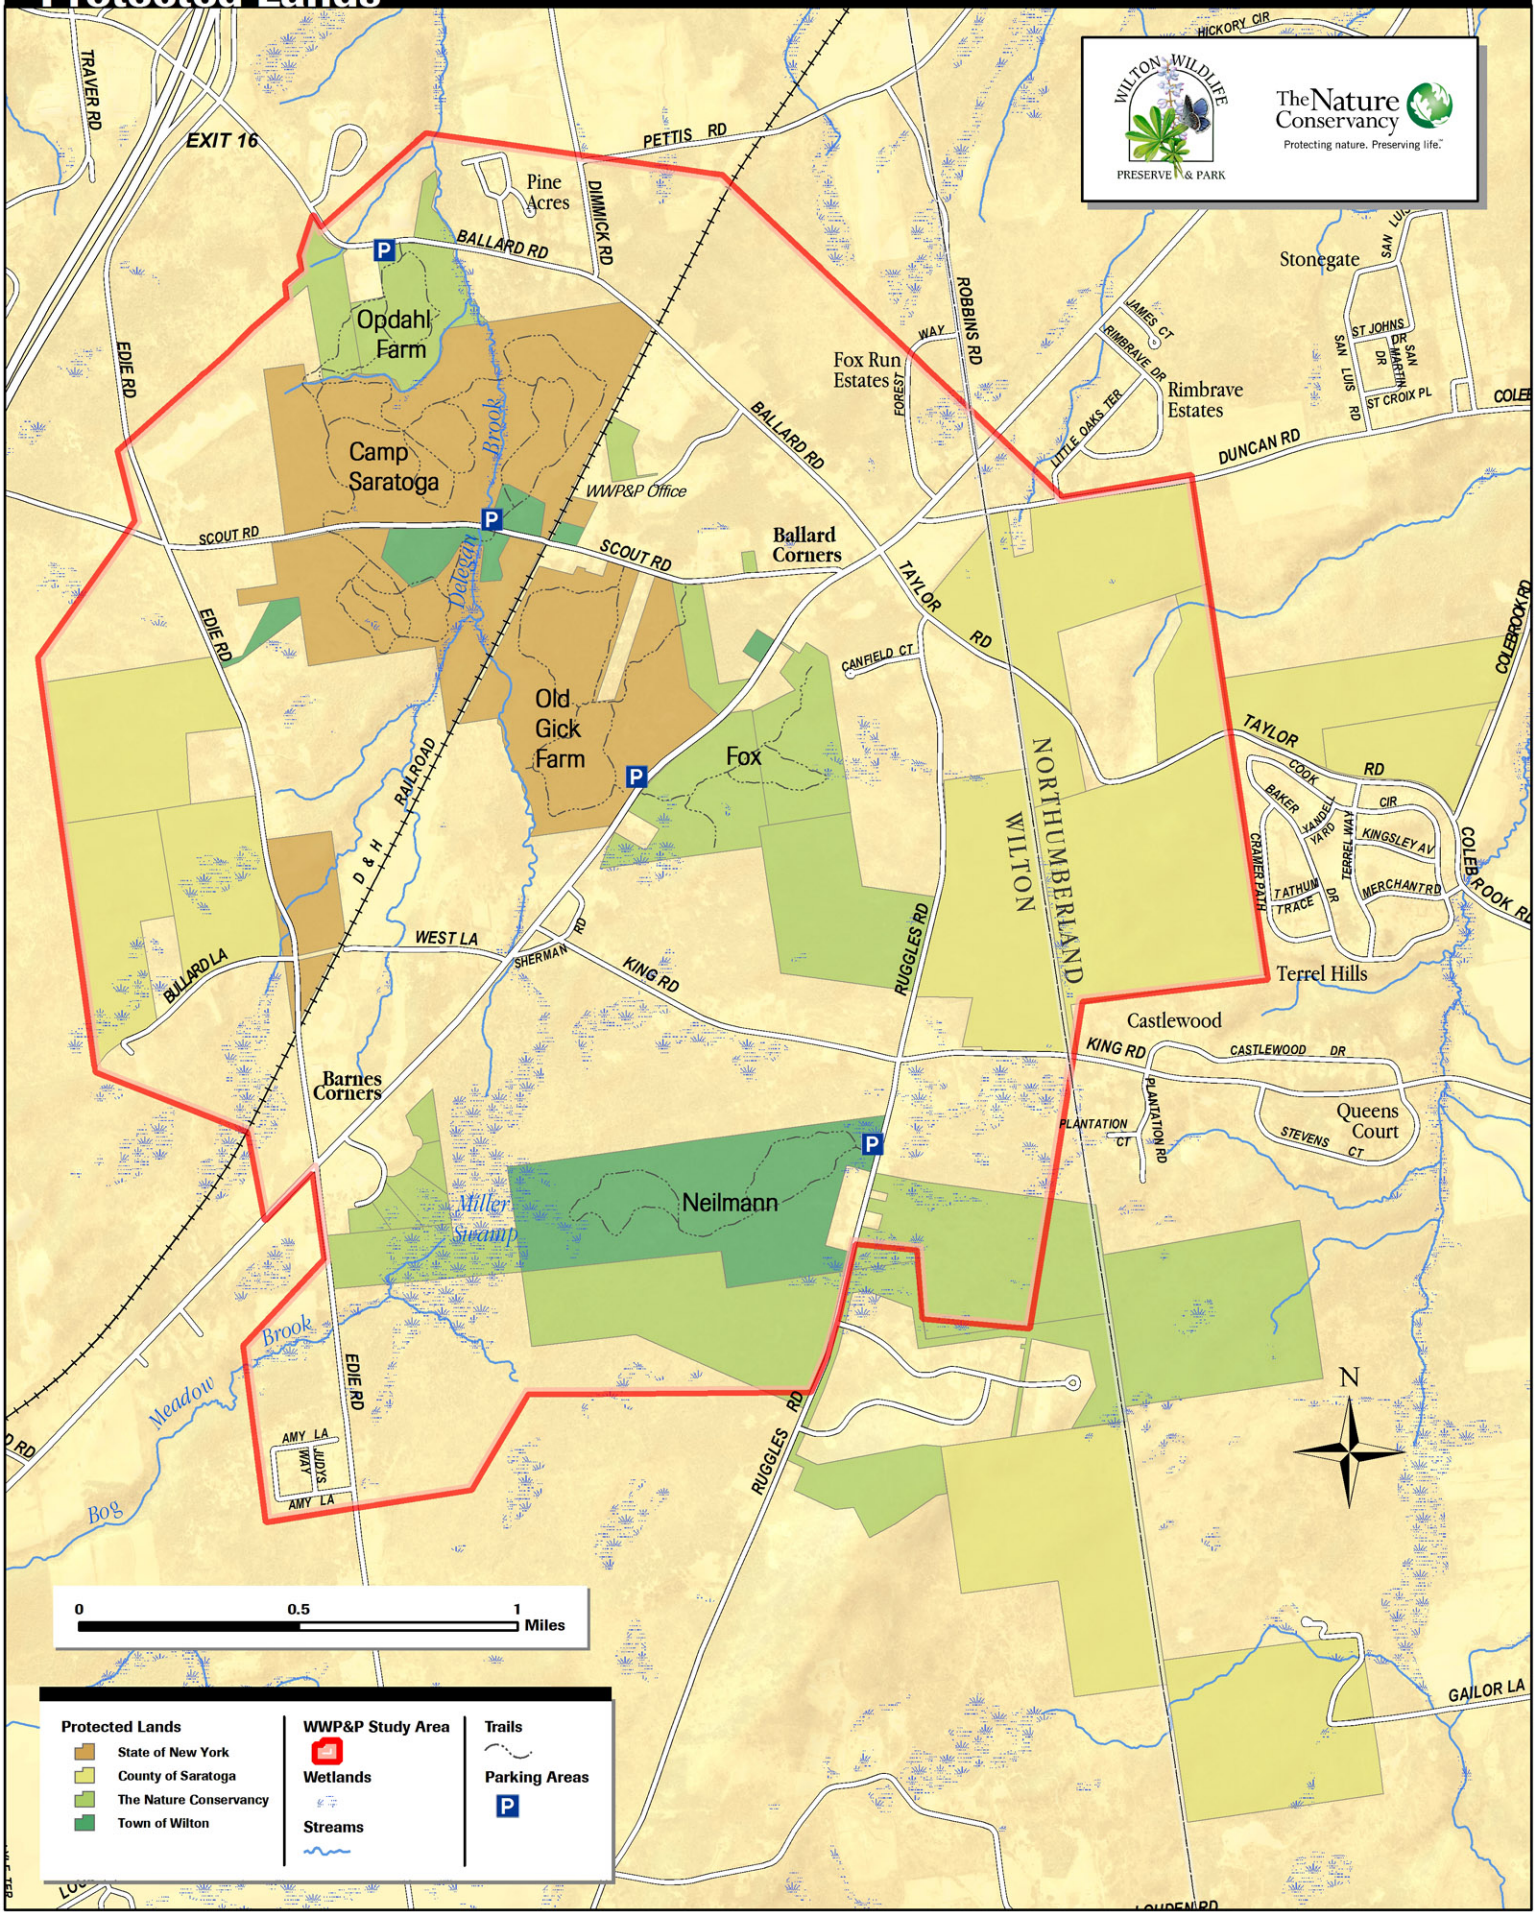

Wilton Wildlife Preserve & Park

Protected Lands

Protected Lands	WWP&P Study Area	Trails
State of New York	Wetlands	Trails
County of Saratoga	Streams	Parking Areas
The Nature Conservancy		
Town of Wilton		